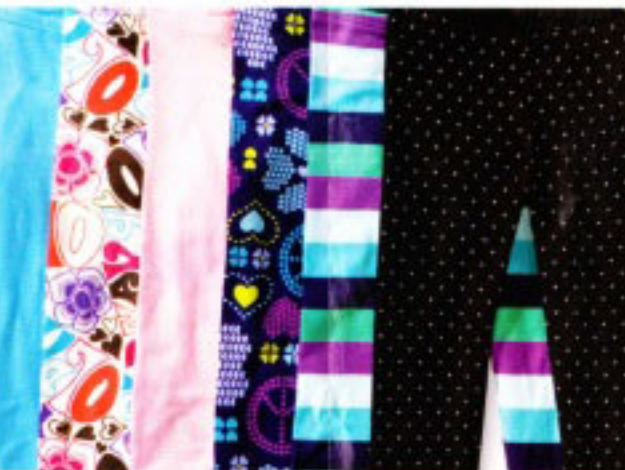

## GIRLS

LONG-SLEEVE  
FASHION TEES  
REG. \$14.50

**\$7**

GRAPHIC  
HOODIES  
REG. \$14.50

**\$10**

LEGGINGS  
REG. \$9.50

**\$5**