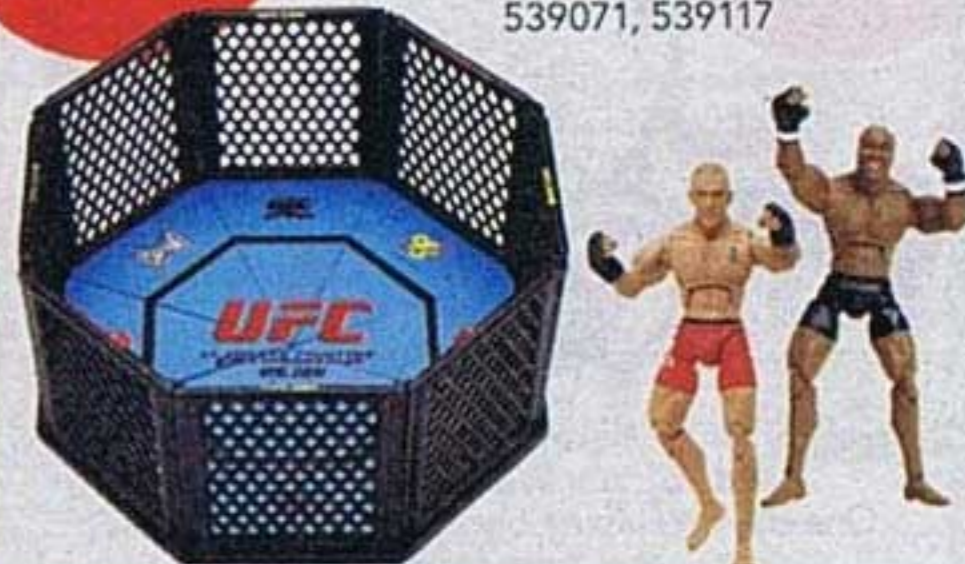

50% OFF

THURS. 10 PM - Sat. 10 PM

24⁹⁹
was 49.99

SPY GEAR
Lazer Battle Pack
Ages 6-up. 449513

50% OFF

THURS. 10 PM - Sat. 10 PM

these Star Wars
Best Sellers
Sale 7.49 - 19.99 ea.
627375, 021289, 340763

50% OFF

THURS. 10 PM - Sat. 10 PM

17⁴⁹
was 34.99

Mario Kart
DS Battery Race Set
Ages 4-up. 802862

PRICES ON! **SHOP AROUND THE CLOCK!**

10 PM; PLUS & SaTURDay!

50% OFF

THURS. 10 PM - Sat. 10 PM

8⁴⁹
was 16.99

only at
THE HOME DEPOT
Tool Truck with Tool Box
Ages 3-up. 572670

50% OFF

THURS. 10 PM - Sat. 10 PM

24⁹⁹
was 49.99

only at
THE HOME DEPOT
Carrying Case
Workbench
Ages 3-up. 572597

50% OFF

THURS. 10 PM - Sat. 10 PM

Iron Man 2
Superhero Squad
3-Pk. or Mighty Mugg
Sale 5.99 - 7.49 ea.
319823, 354857

50% OFF

THURS. 10 PM - Sat. 10 PM

8⁴⁹
was 16.99

TONKA
Toughest Light and Sound
Minis 3-Pk.
Ages 3-up. 500620

BUY 2
GET THE 3RD
FREE

THURS. 10 PM - Sat. 10 PM

UFC Bring It On: Build
the Octagon Figures
7.99 ea.
539071, 539117

2 FOR
12⁹⁹

THURS. 10 PM - Sat. 10 PM

ALL WWE
Single Figures
was 9.99 ea.
Must buy 2 for offer.

2 FOR
9⁹⁹

THURS. 10 PM - Sat. 10 PM

Iron Man 2
3.75" Action Figures
was 7.49 ea.
315769, 315803
Must buy 2 for offer.

2 FOR
8⁹⁹

THURS. 10 PM - Sat. 10 PM

Legend of Nara
Basic Bugbots
Ages 3-up.
447621
Must buy 2 for offer.

rewards **WOW! EARN 10% BACK** OUR BIGGEST REWARDS EVER!
See page 27 for details.