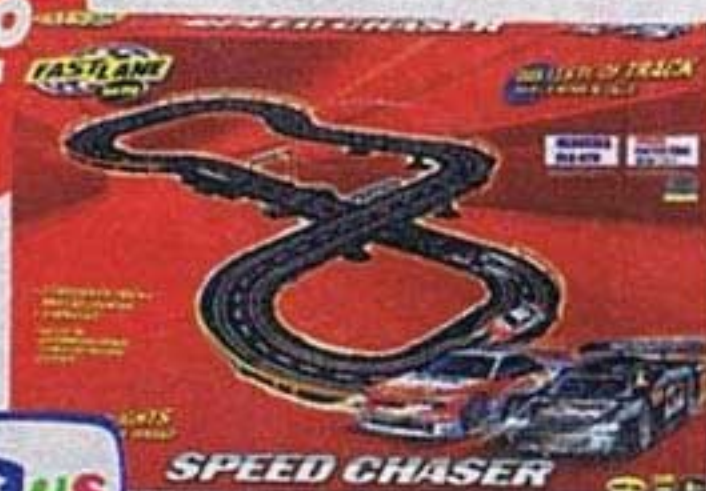

THURS. 10 PM - SaT. 10 PM

only at Toys R Us

9⁹⁹
was 19.99

FAST LANE
Steel Hauler Dump Truck
Ages 3-up. 757408

50% OFF

THURS. 10 PM - SaT. 10 PM

only at Toys R Us

14⁹⁹
was 29.99