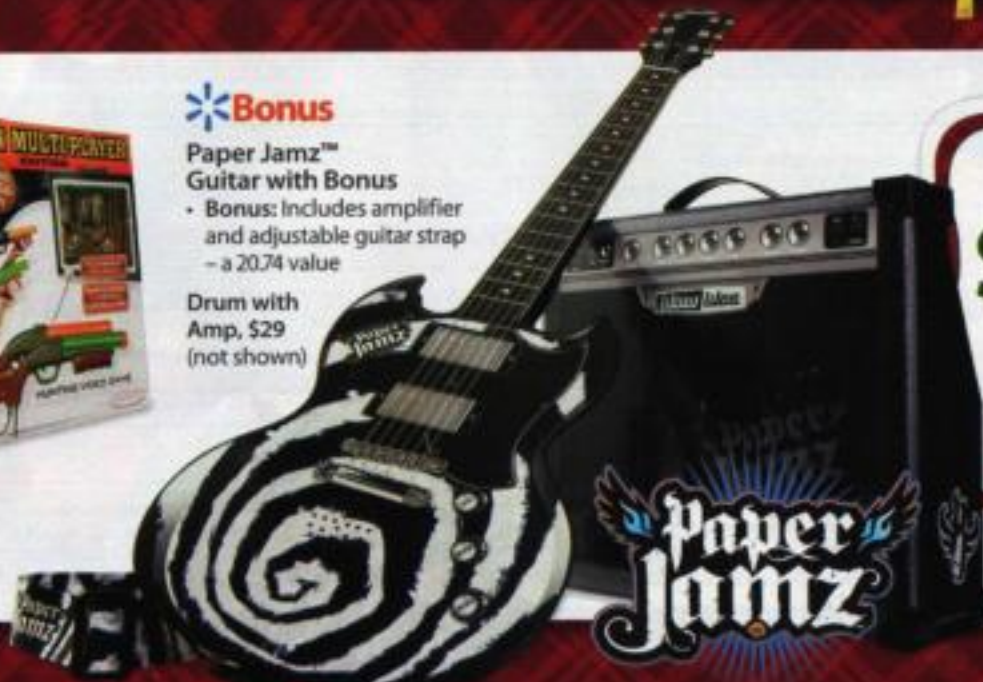

Also available:

***Bonus**

Paper Jamz™ Guitar with Bonus

- Bonus: Includes amplifier and adjustable guitar strap – a 20.74 value

Drum with Amp, \$29 (not shown)

Big Buck Hunter® 2 Gun Multi-Player Edition

\$29

each

Disney® Deluxe 6-Piece Playset

- Includes stroller, swing, high chair, play yard, and Cinderella doll

Available all day Friday, Nov. 26,

Boys'
• Sizes 4/5-10/12

Girls'
• Sizes 4/5-14/16

2-Piece Character Sleepwear Sets