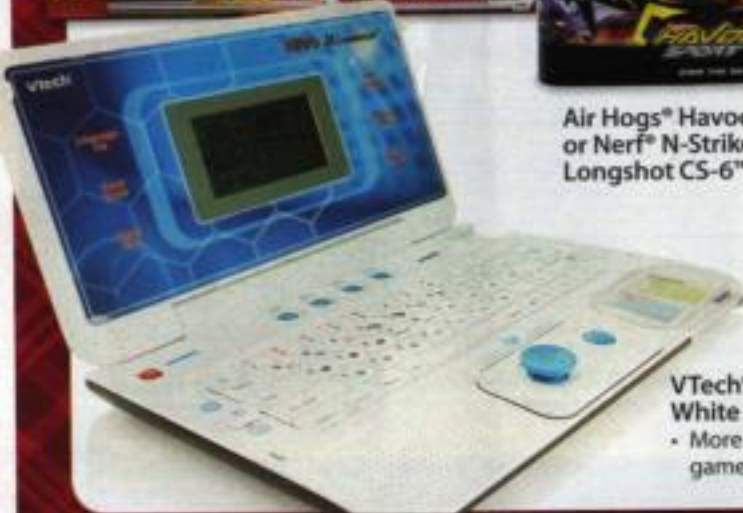

VTech® Nitro Jr. White Notebook™
• More than 40 activities, games, and challenges