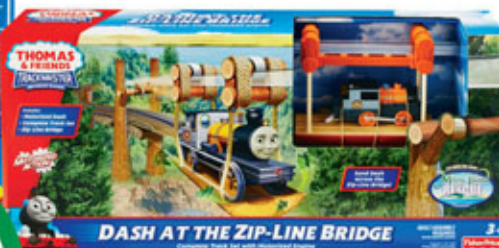

Fisher-Price® Thomas & Friends®
Dash at the Zip-Line Bridge

$20
each

Fisher-Price®