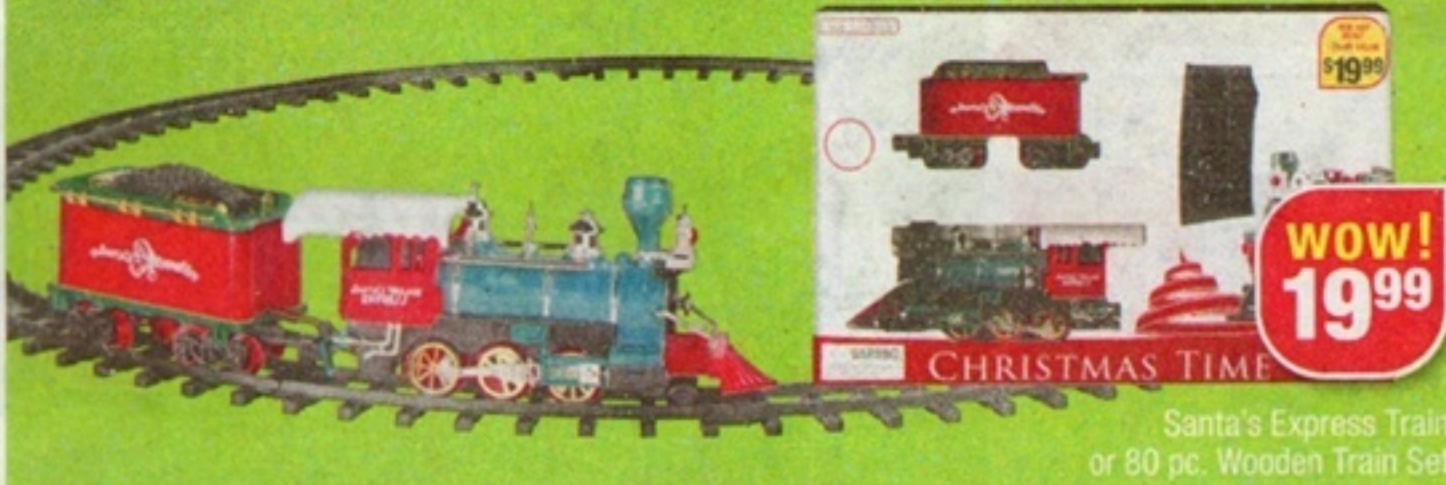

wow!
9⁹⁹

Barbie Doll & Dining Set or Hot Wheels 4-Lane Elimination Racetrack

wow!
19⁹⁹

To learn more, scan QR code

ROBO Fish

wow!
9⁹⁹

gifts under \$20

Santa's Express Train or 80 pc. Wooden Train Set