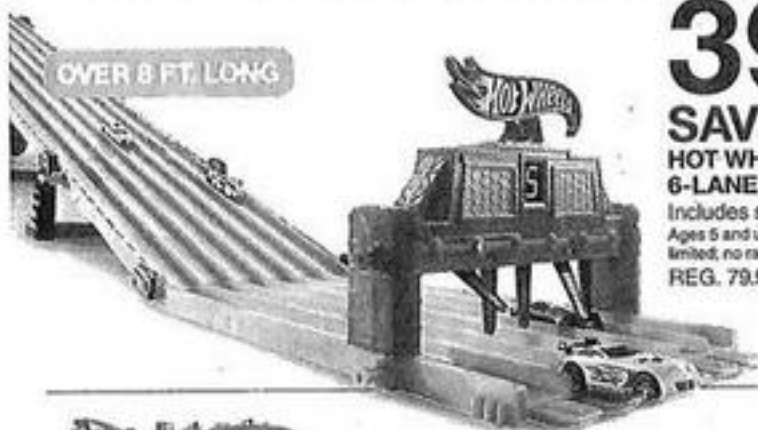

SAVE \$20

**AIR HOGS R/C  
SHARPSHOOTER  
HELI** Missile-launching  
helicopter. Ages 10 and up.  
REG. 34.99

**2499**

SAVE \$15

**BEYBLADE METAL  
FURY DESTROYER  
DOME** with two unique  
tops. Ages 8 and up.  
REG. 39.99