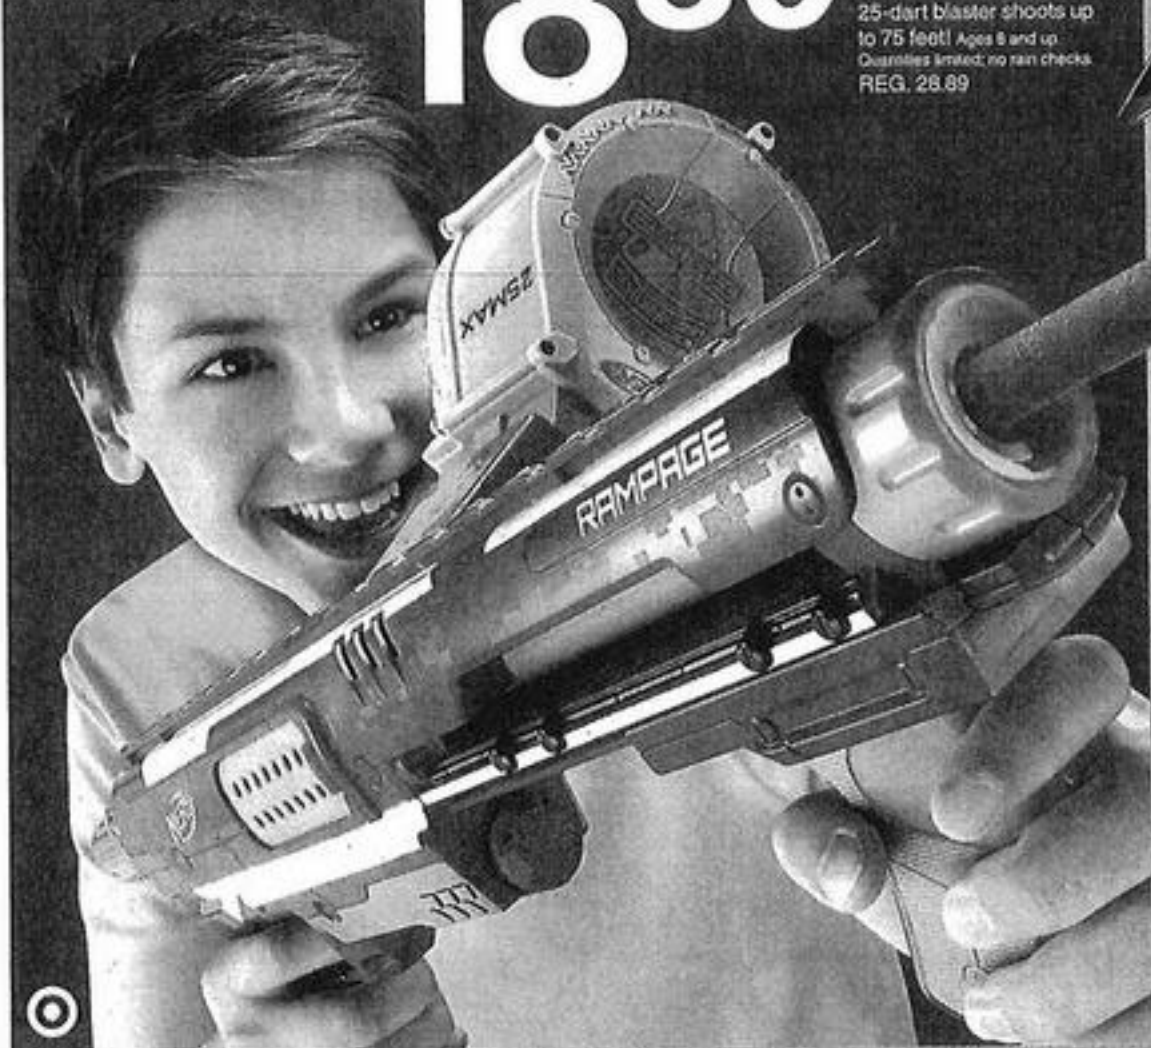

DOORBUSTER

WHILE QUANTITIES LAST!

1889

SAVE $10

**NERF N-STRIKE
ELITE RAMPAGE**
25-dart blaster shoots up
to 75 feet! Ages 8 and up.
Quantities limited; no rain checks.
REG. 28.99

1999

SAVE $20

**AIR HOGS R/C
SHARPSHOOTER
HELI** Missile-launching
helicopter. Ages 10 and up.
REG. 34.99