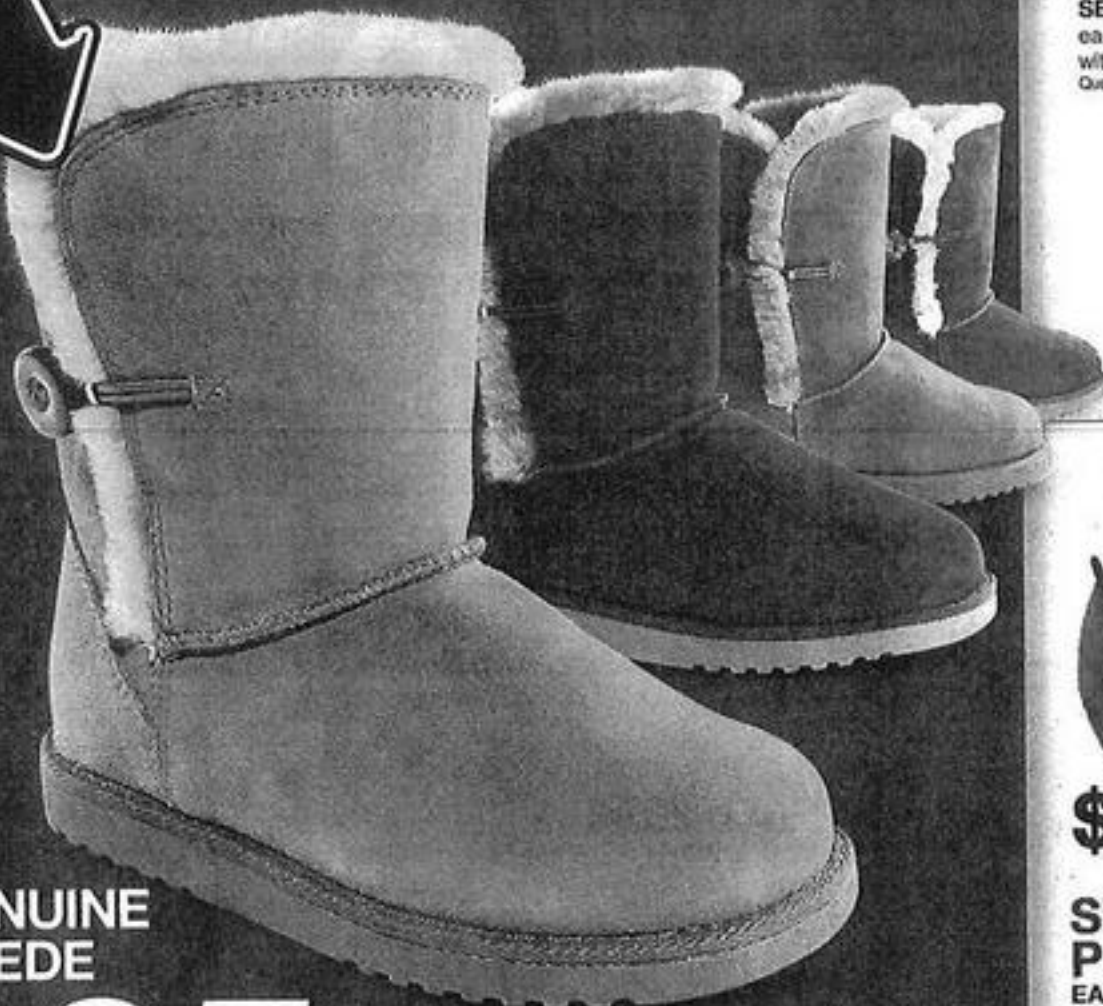

DOORBUSTER