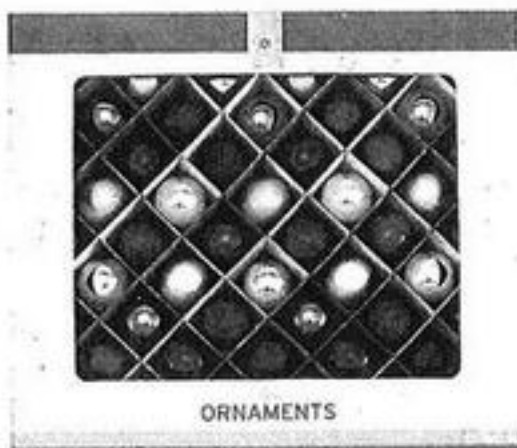

**49.99** **SAVE \$50**  
**2-PC. SET PADDED  
BARSTOOLS** 25" padded  
seats. Quantities limited; no rain checks.  
REG. 99.99

**\$20** **SAVE \$15**  
**EACH, CAR CARE  
GIFT SETS**  
• 10-pc. Armor All Car Lover's.  
• 5-pc. Meguiar's Premium.  
Quantities limited, no rain checks.  
REG. \$35