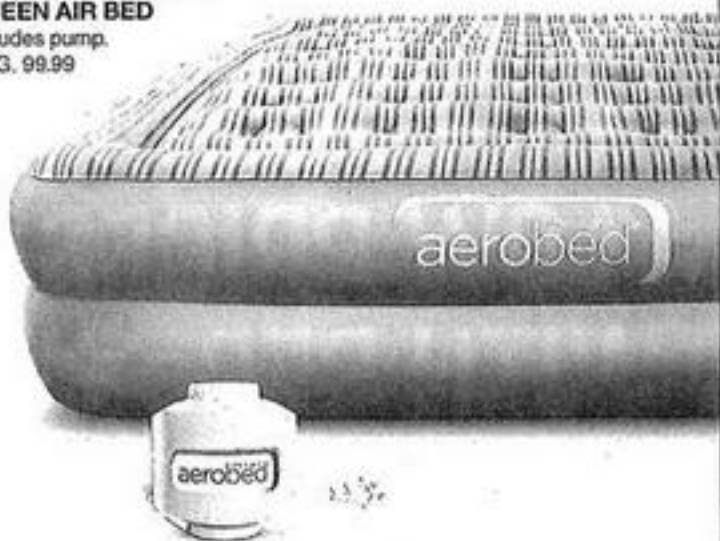

# \$49

SAVE \$50  
AEROBED ELEVATED  
QUEEN AIR BED

Includes pump.  
REG. 99.99

**\$57**

**SAVE \$22**

**EACH, KIDS' 16" DISNEY LICENSED BIKES**

Styles may vary by store.  
REG. 79.99  
• 12", sale \$55