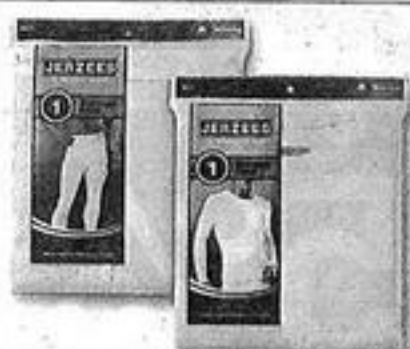

$3 SAVE 45%
EACH, MEN'S JERZEES
THERMAL CREW OR
PANTS* REG. 5.99

5% OFF

at Target and Target.com plus
Free Shipping at Target.com.

Some restrictions apply. See page 26 for details.