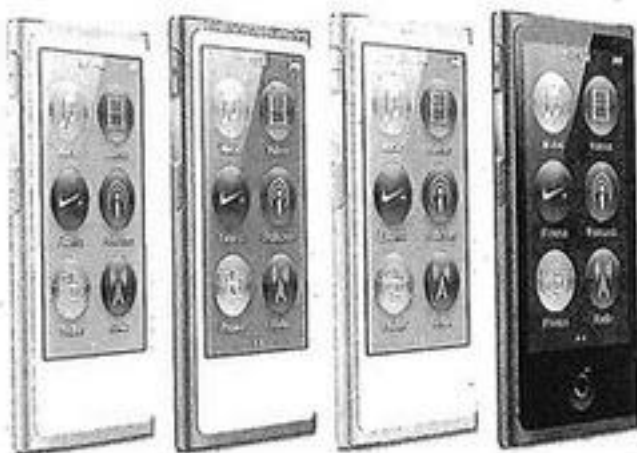

FREE ^{$20} GiftCard
WHEN YOU BUY
THE iPod nano 16GB*
$149

iPod nano® 16GB has
a larger, 2.5" Multi-Touch™
display, plays music,
FM radio and videos.