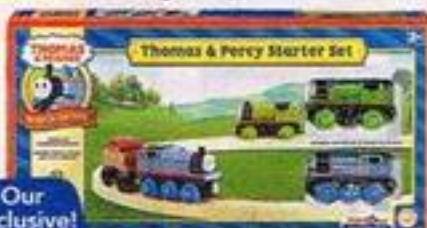

Our Exclusive!

30% OFF

THURS. 8PM - FRI. CLOSE

LEGO 3-Tier or 6-Case Workstation Storage Unit