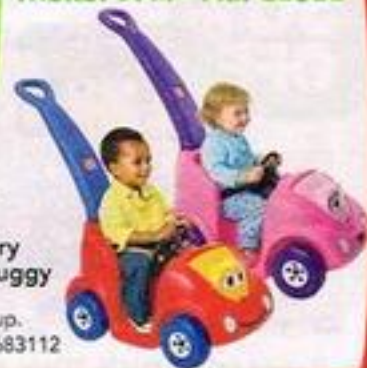

50%
OFF

THURS. 8PM - FRI. CLOSE

64.99
Sale

LITTLE TIKES
3-in1 Discover
Sounds Trike
Ages 1½-up.
Web# 889006

40%
OFF

THURS. 8PM - FRI. CLOSE

29.99
Sale, ea.

STEP2
10th Anniversary
Push Around Buggy
Available in Red
or Pink. Ages 1½-up.
Web# 664692, 683112